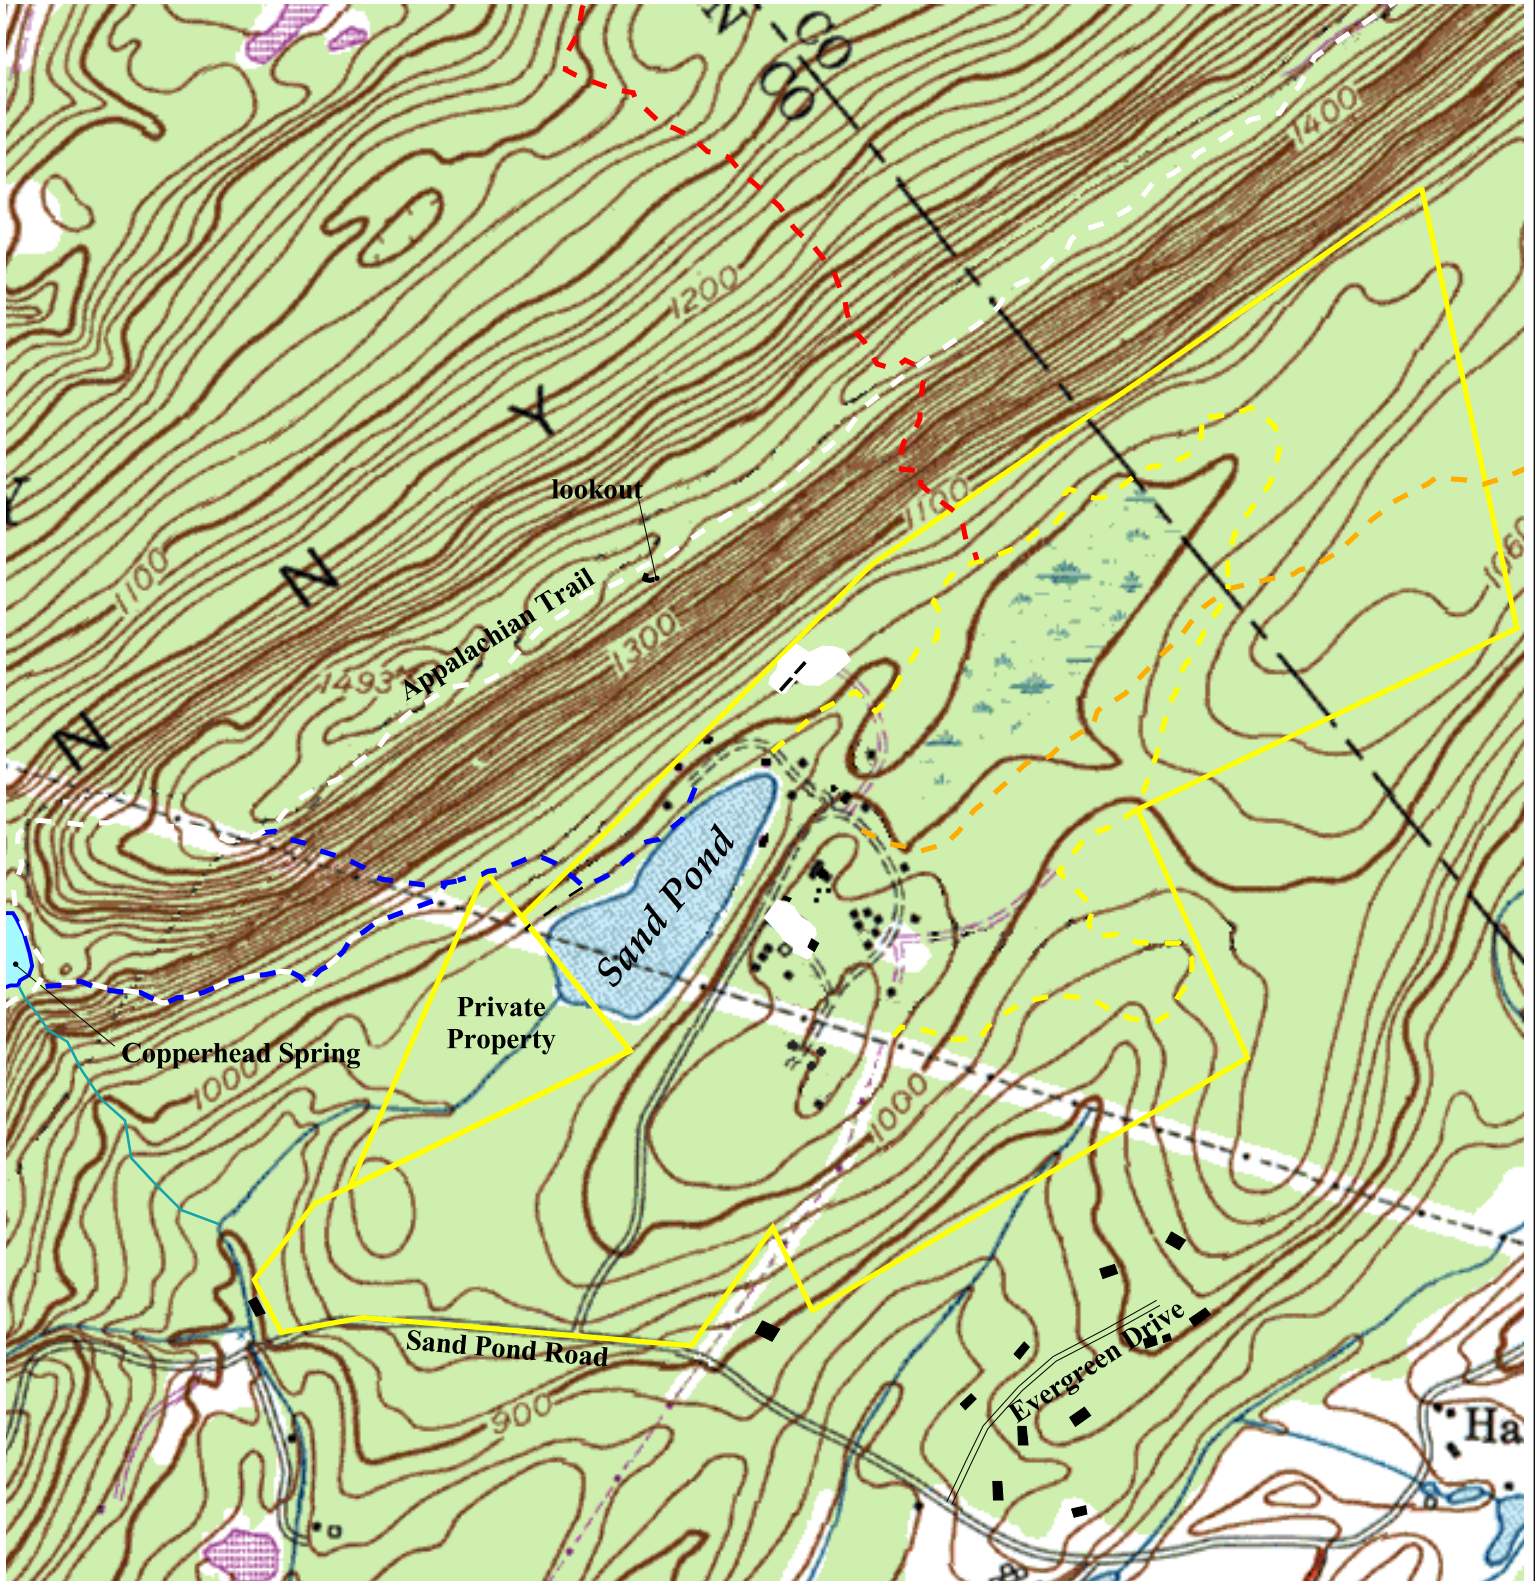

# TOPOGRAPHICAL MAP

- Loop around swamp - Yellow trail to Orange trail - 1.3 miles
- Loop at top of ridge - Blue trail, Appalachian trail, Blue-and-White trail - 1.9 miles
- Loop at top of ridge - Blue trail, Appalachian trail, Red trail, Yellow trail - 2.0 miles

SCALE: 1"-1,000'

NOTE: All trees on camp boundary lines are marked with a ring of orange paint.