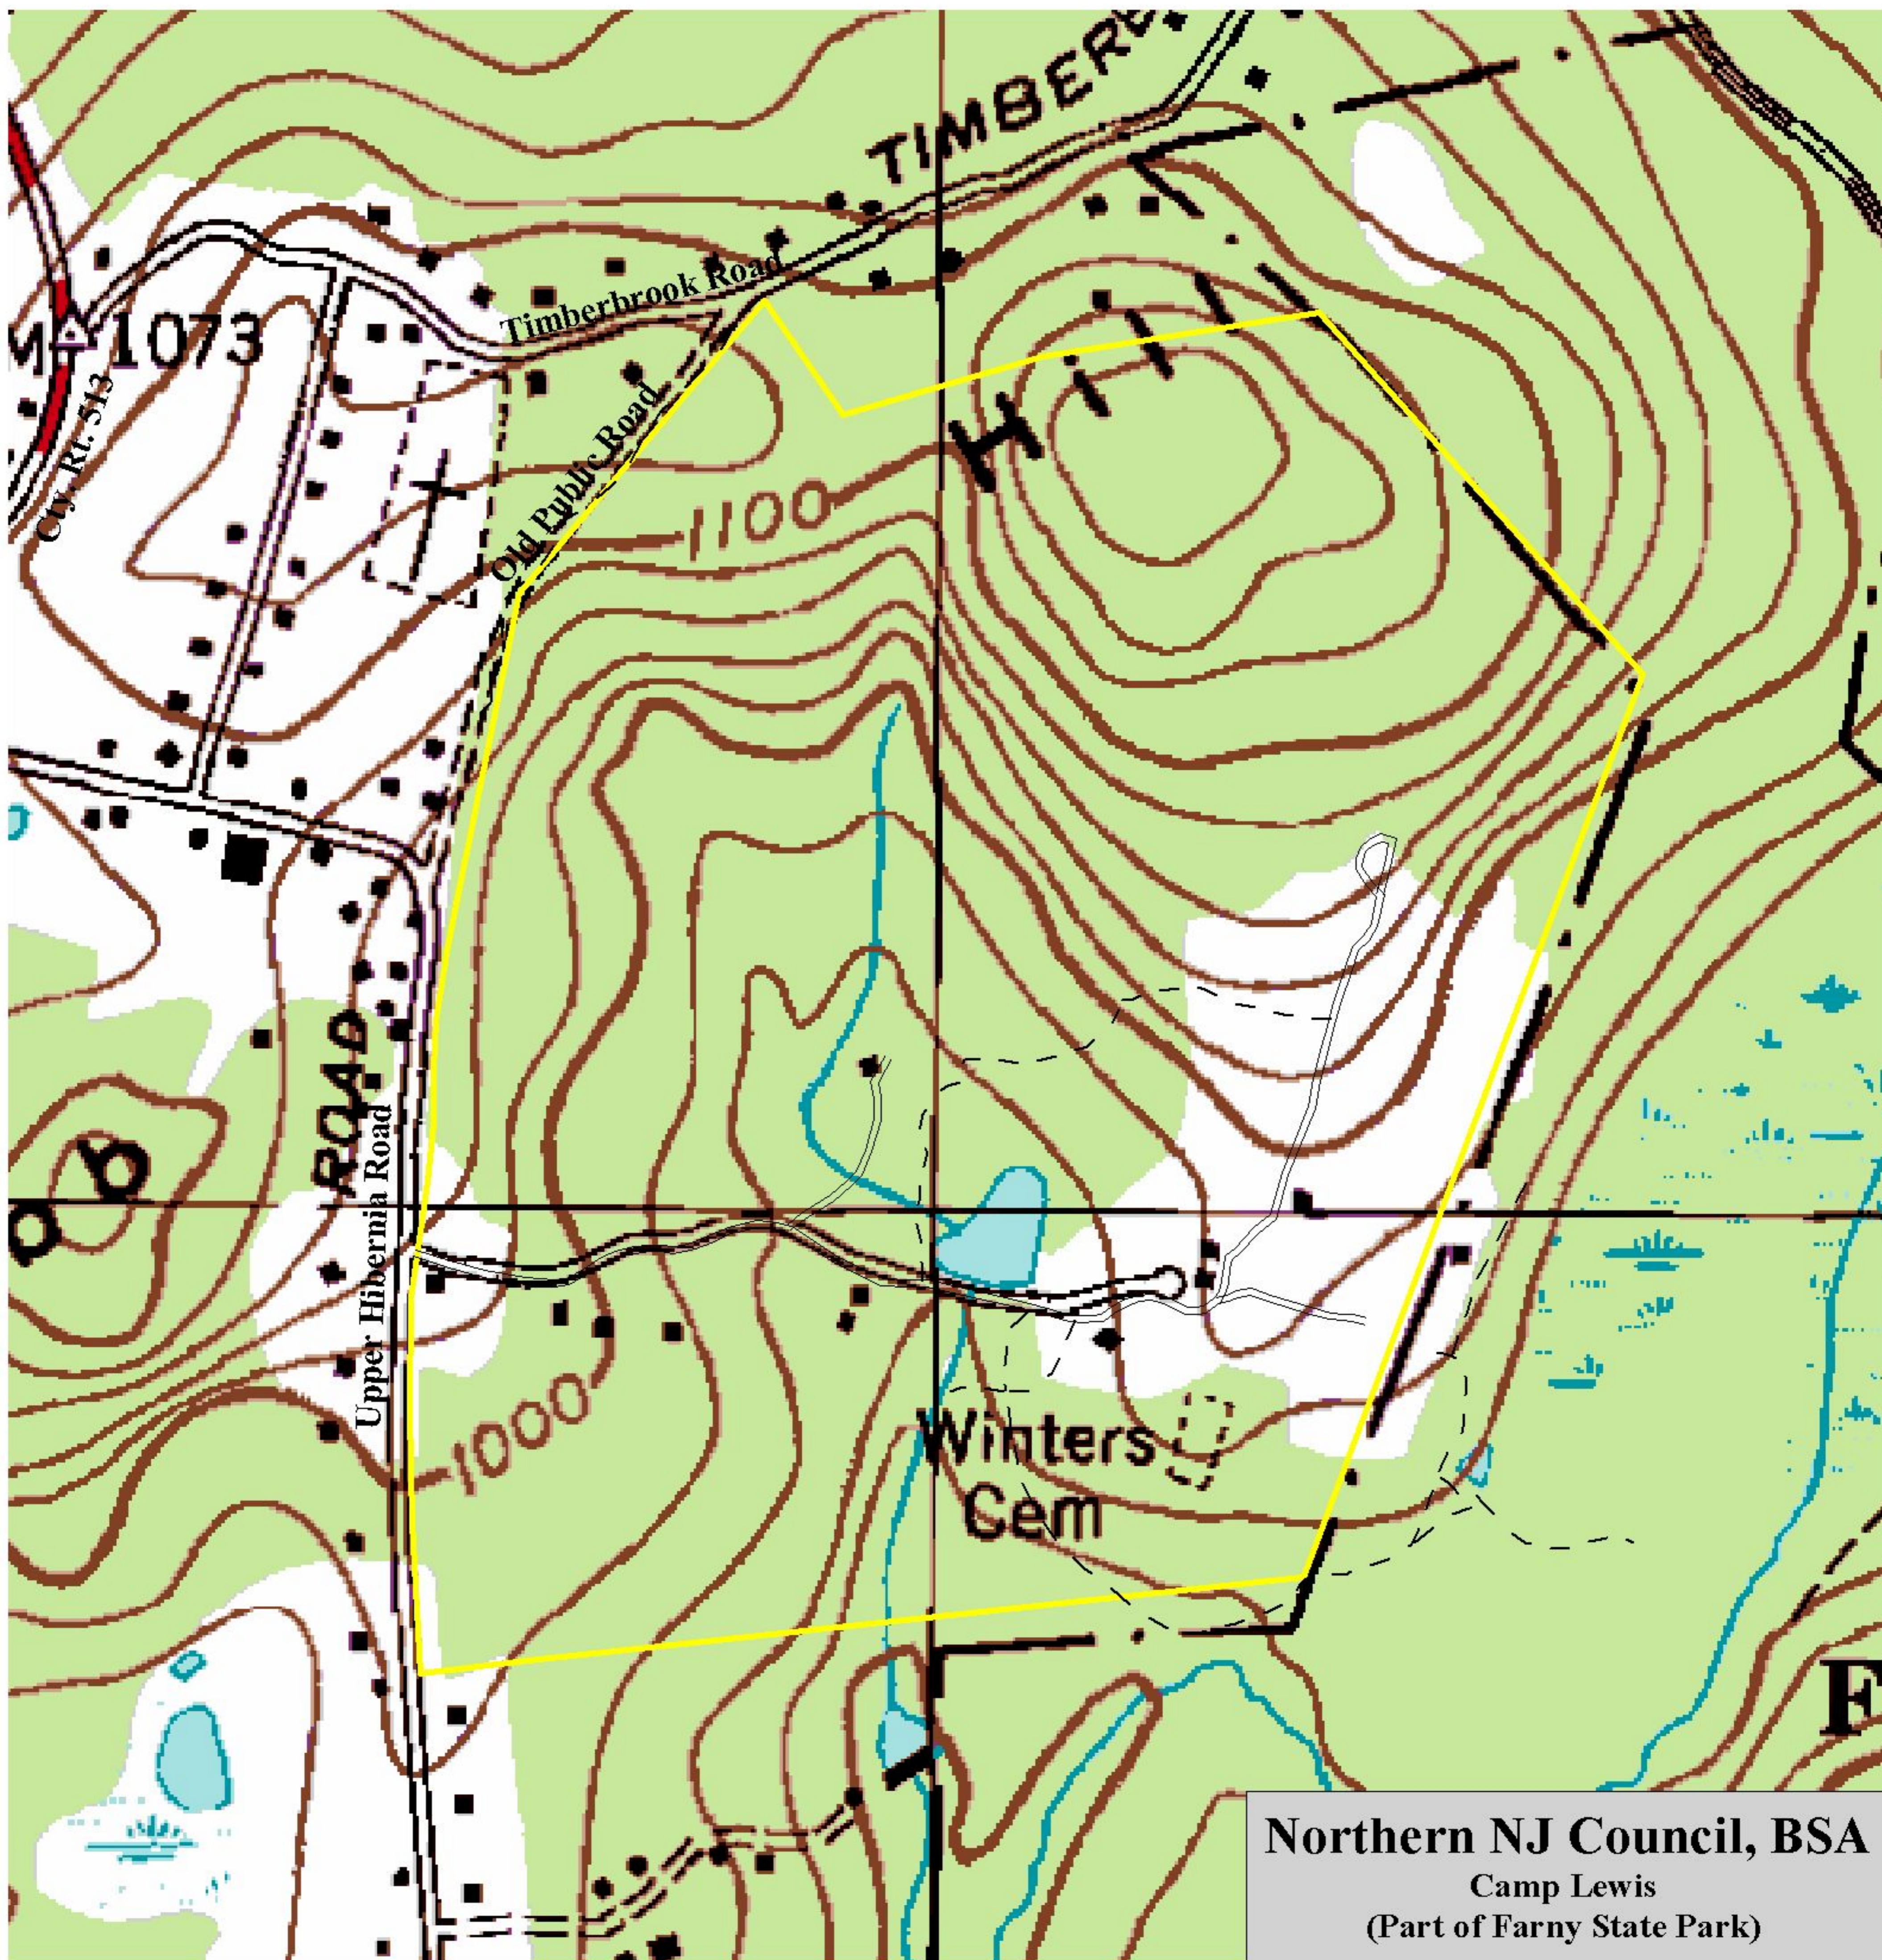

TOPOGRAPHICAL MAP

SCALE: 1"=600'

This map was developed using NJDEP GIS digital data, but this secondary product has not been verified by NJDEP and is not state-authorized.

Northern NJ Council, BSA
Camp Lewis
(Part of Fanny State Park)

TOWNSHIP OF ROCKAWAY
MORRIS COUNTY

BLOCK 50101, LOT 21
184.86 acres